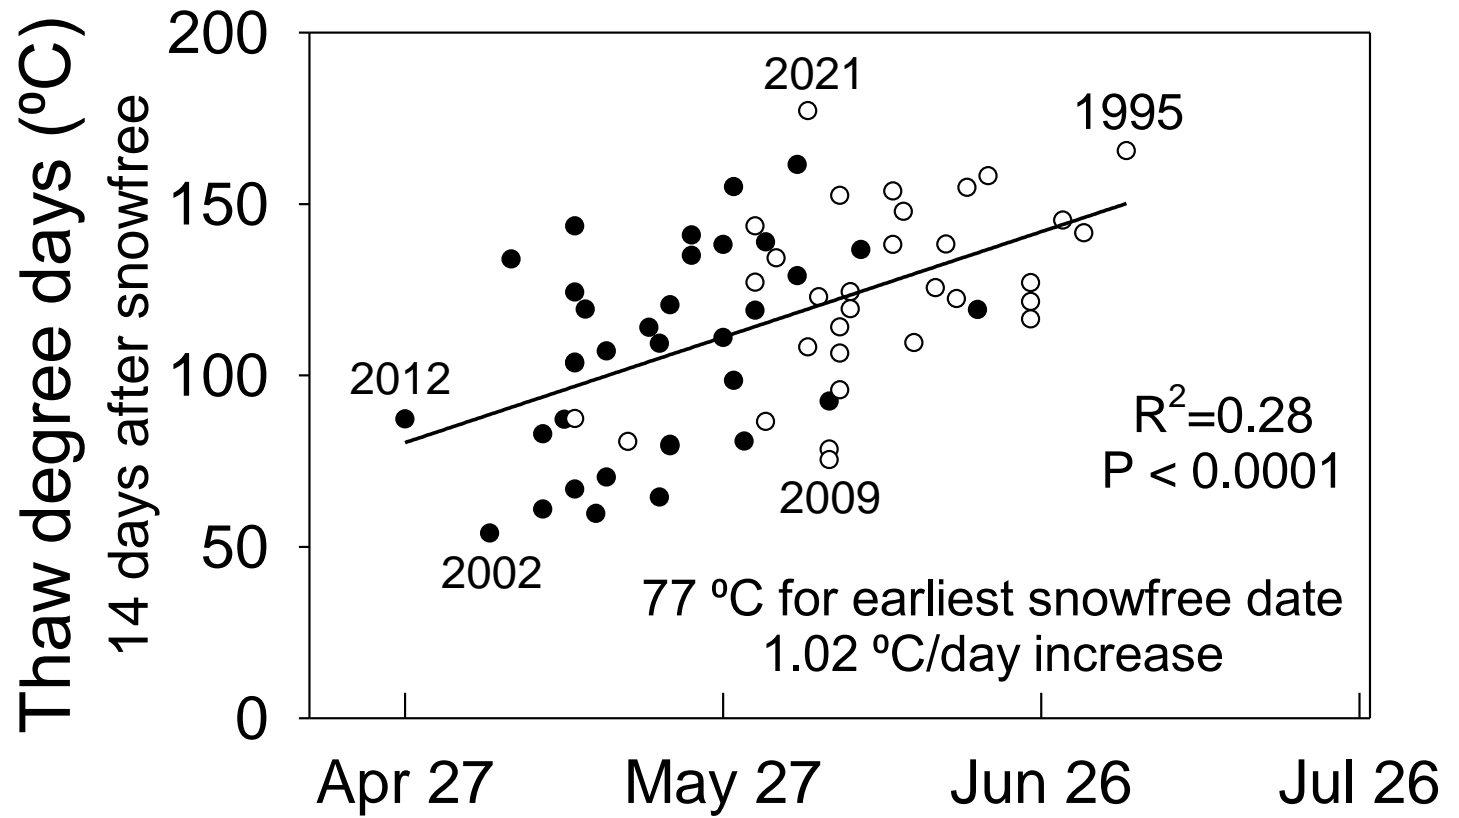

Extreme
climate years:
opportunities
to learn

Colorado Statewide with Non-Exceedence Projections

Based on Provisional SNOTEL Data as of Mar 05, 2018

Amount of water in winter snow

average

2018

modeling hope