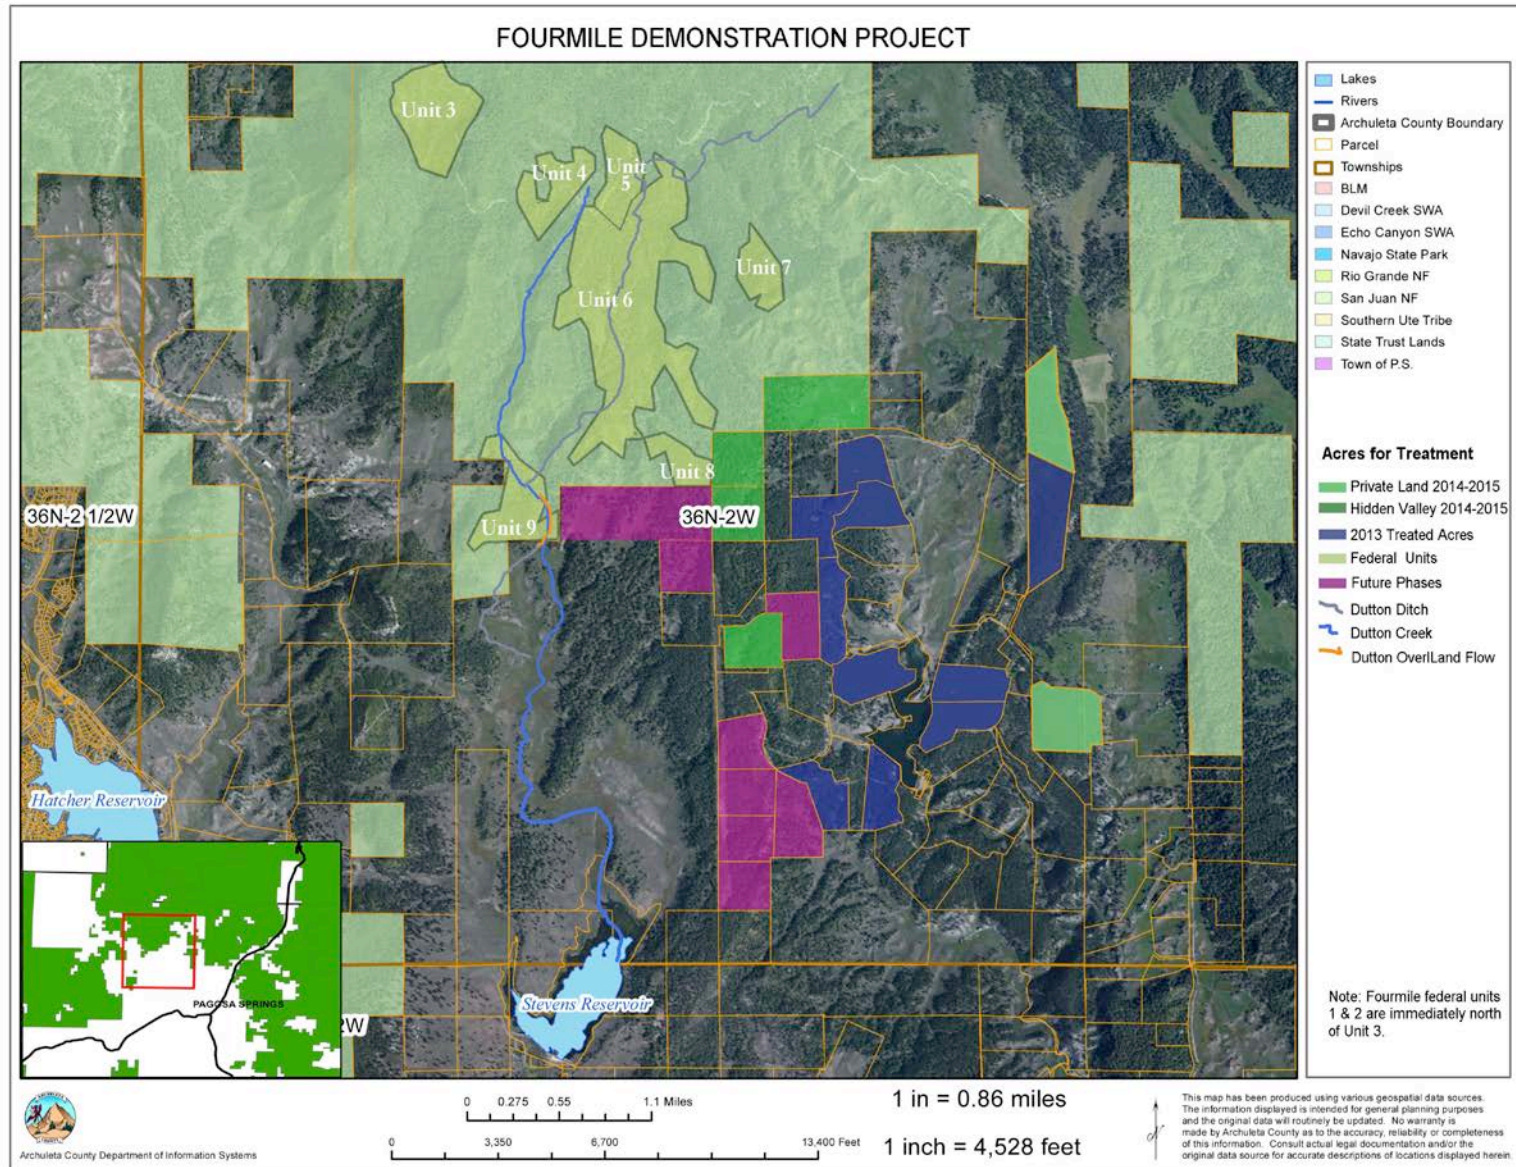

COMMUNITY DRIVEN INITIATIVES

San Juan Headwaters Forest Health Partnership

Fire Risk to Watershed Project - Watershed Risk Assessment - Pagosa Ranger District, San Juan NF

GOAL

Prioritize project areas to secure water resilience.

Working Across Boundaries: Four Mile Area

Now What?

Mechanical Work on the Ground

Monitor Projects and Inform Communities

THANK YOU!

Alpine Cascade Ranch

American Tree Farm System

Archuleta County