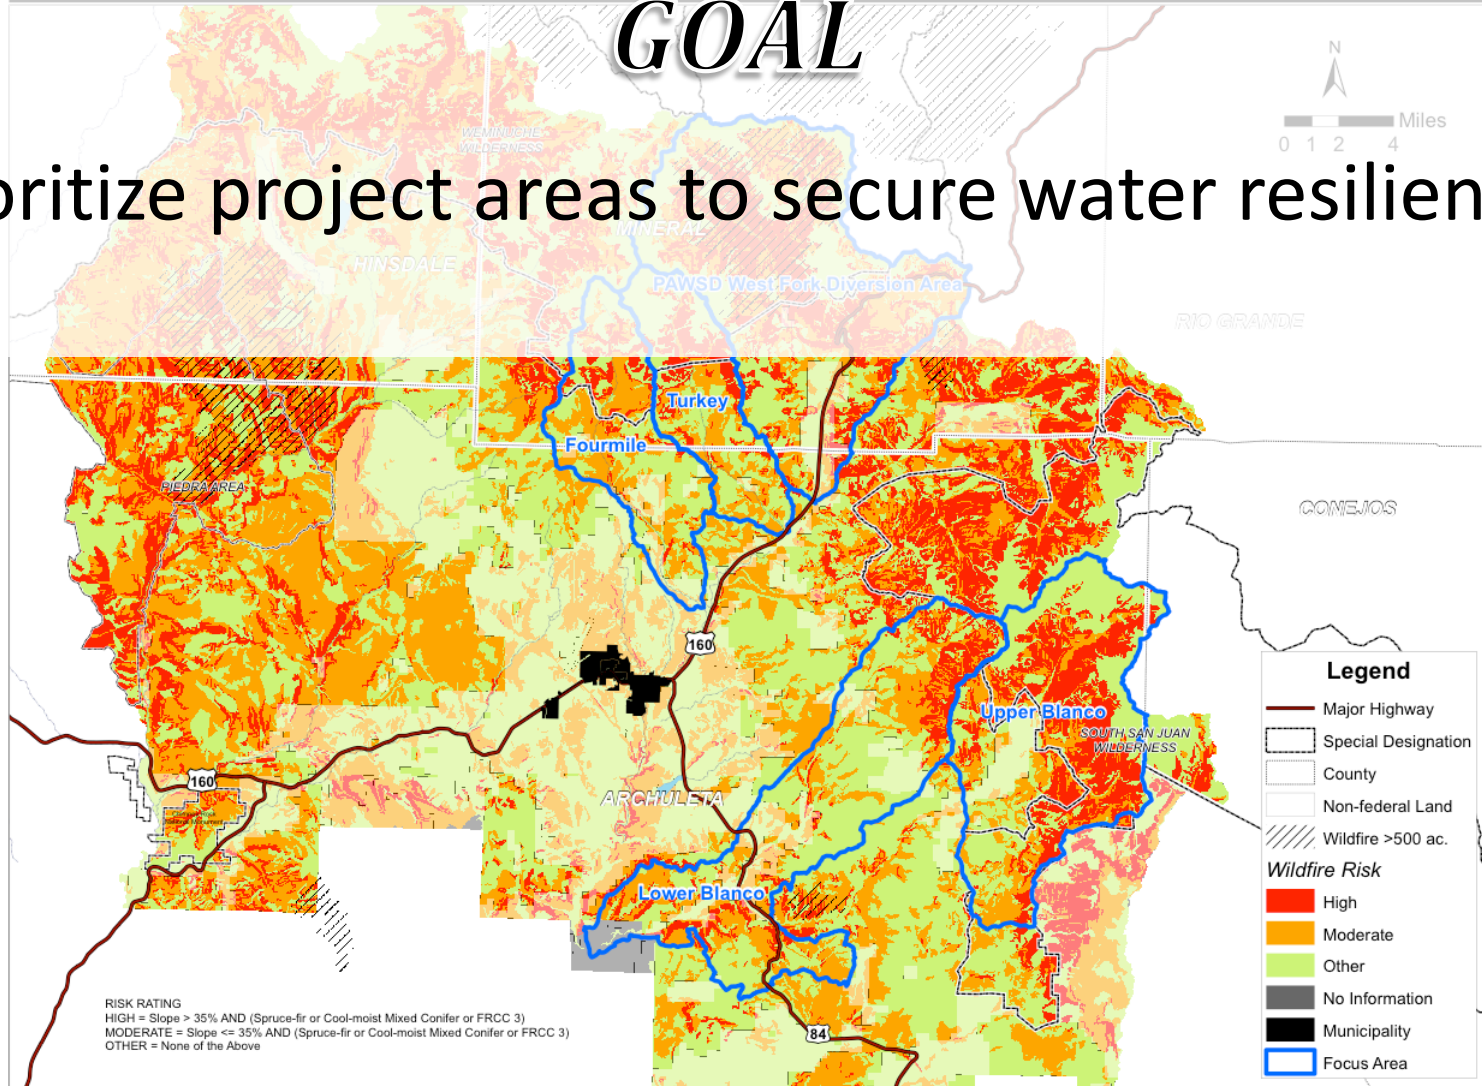

COMMUNITY DRIVEN INITIATIVES

San Juan Headwaters Forest Health Partnership

Fire Risk to Watershed Project - Watershed Risk Assessment - Pagosa Ranger District, San Juan NF

GOAL

Prioritize project areas to secure water resilience.

Working Across Boundaries: Four Mile Area

Now What?

Mechanical Work on the Ground

Monitor Projects and Inform Communities

THANK YOU!

Alpine Cascade Ranch

American Tree Farm System

Archuleta County